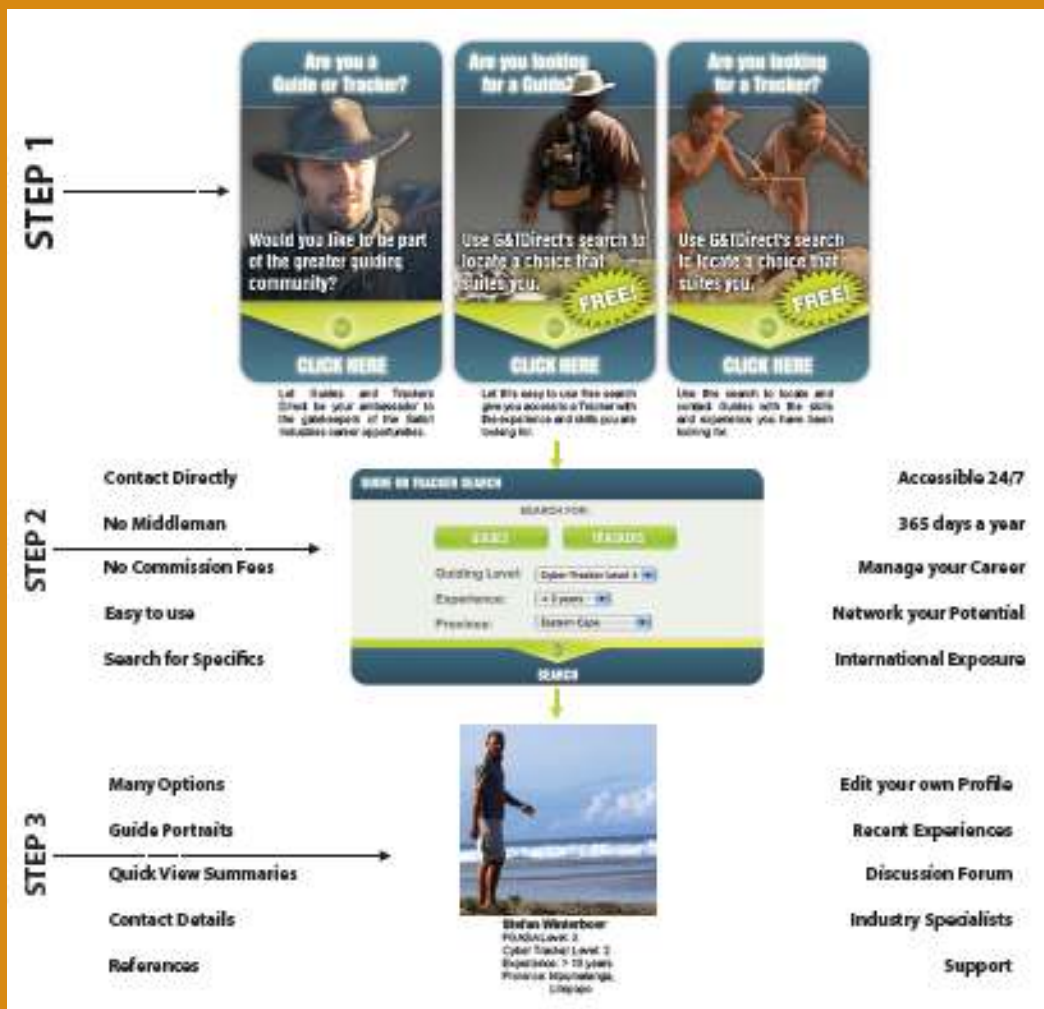

Is in support of YOU and

G&T Direct are Safari Team Specialists, our aim is to provide strategic support to you and the Safari Team you are part of where you need it most. Cost Effective and Efficient Exposure...

G&T Direct not only creates the environment for you to manage your own career advancement but as an added value option we bring the whole guiding community to you. Take part in our forum and discuss, comment on and get advice from other active guides around Southern Africa, taking your awareness to new levels and empowering you better than ever

Let EcoTraining and G&T Direct bring those opportunities to you!

Total Exposure of your employability 24/7, 365 days a year and freely available to your potential employers. Guaranteed!

It's simple, it's easy!